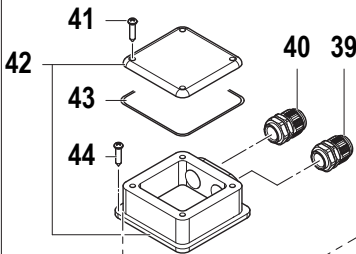

Motopompe senza Total Stop
Motorpumps without Total Stop