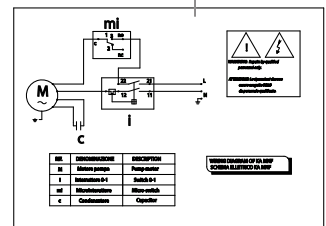

Motopompe senza Total Stop
Motorpumps without Total Stop