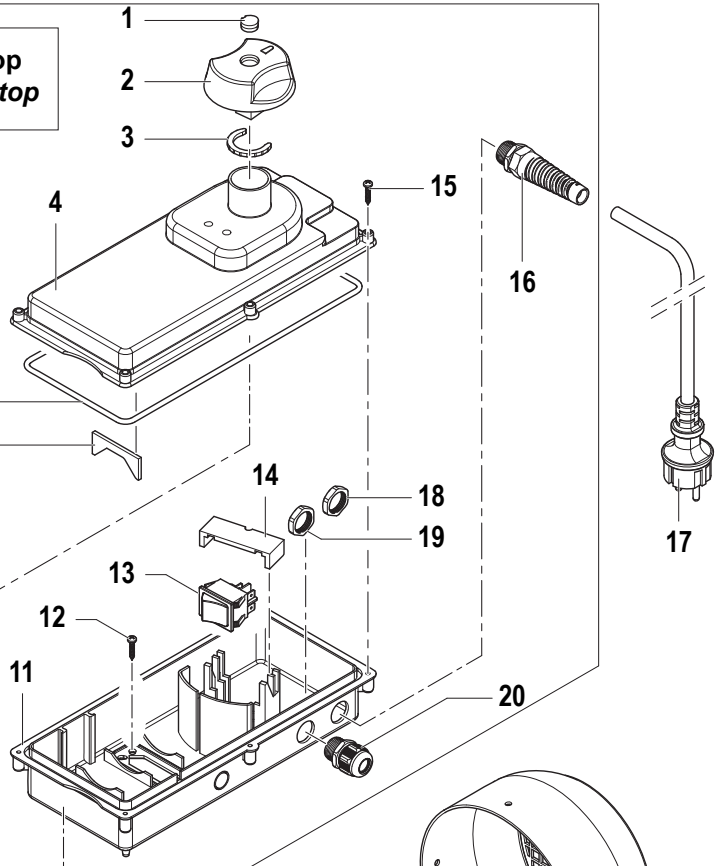

Motopompe TS con Total Stop
TS Motorpumps with Total Stop