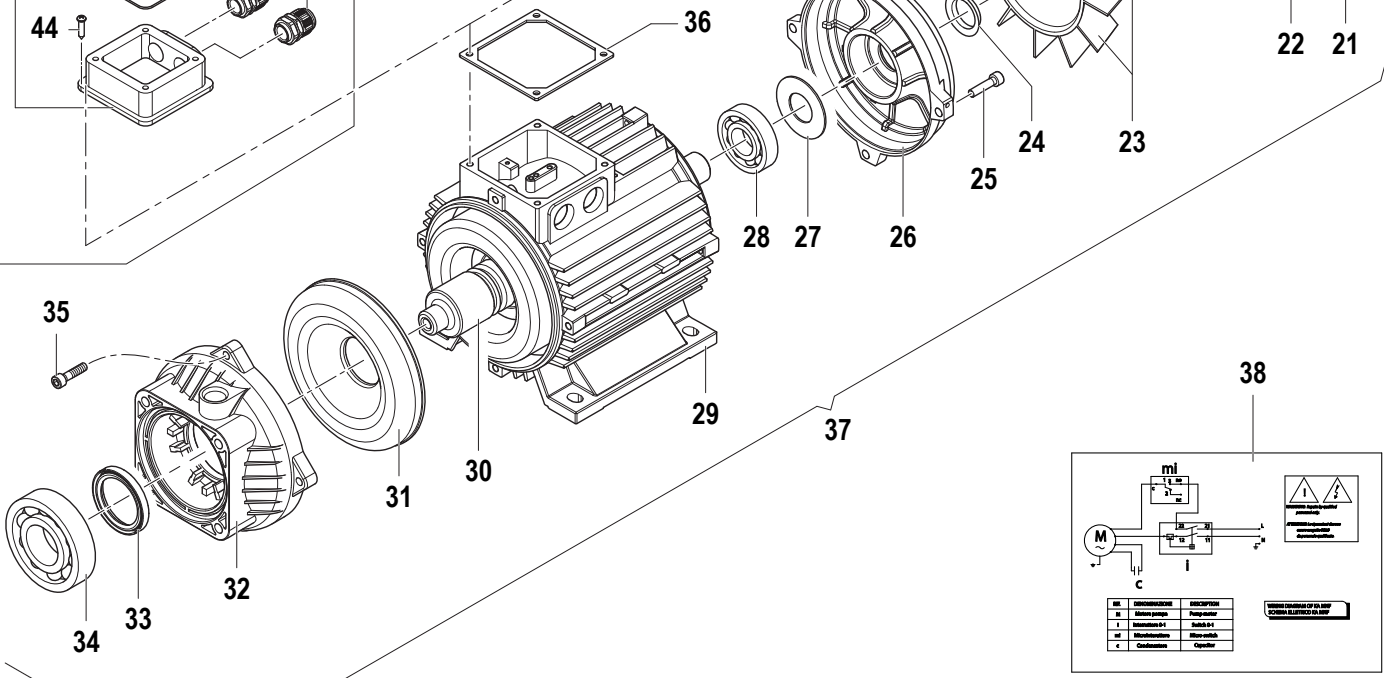

Motopompe senza Total Stop
Motorpumps without Total Stop